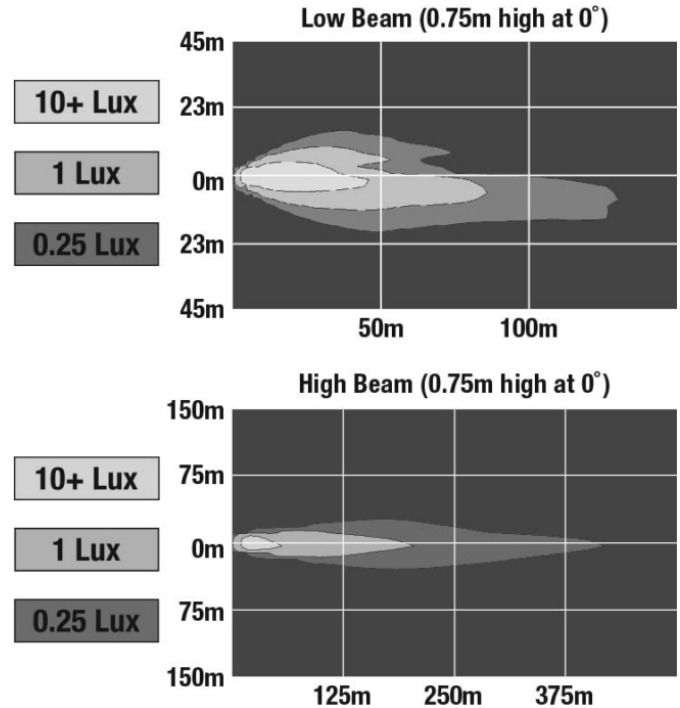

## PHOTOMETRIC SPECIFICATIONS

<b>Raw Lumen Output</b>	2895 (High Beam); 1200 (Low Beam)
<b>Effective Lumen Output</b>	1020 (High Beam); 614 (Low Beam)
<b>Candela Output</b>	50400 (High Beam); 26690 (Low Beam)
<b>Nominal LED Color Temperature</b>	5000 K
<b>Beam Pattern(s)</b>	Forward Lighting - Daytime Running Light Forward Lighting - High Beam (DOT) Forward Lighting - Low Beam (DOT) Signalization - Front Position Signalization - Marker Signalization - Turn (Front)