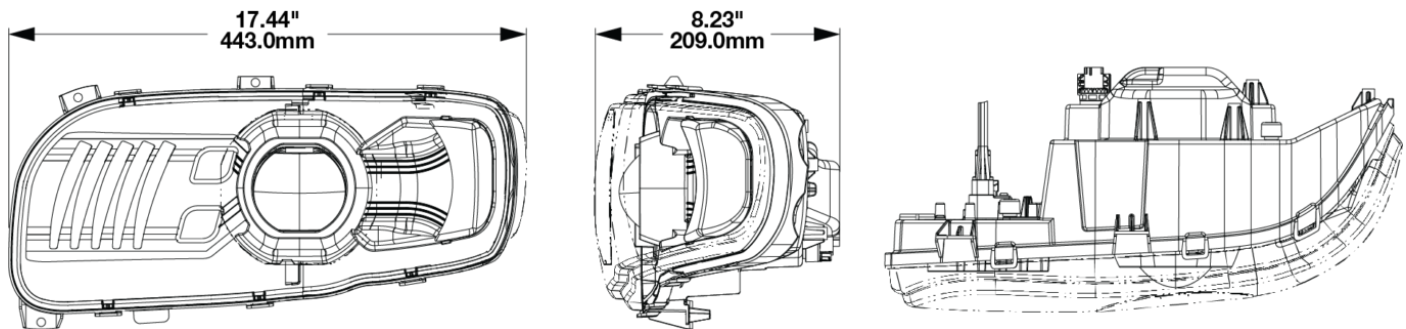

PRODUCT DIMENSIONS

Print date: 2024-08-11

© 2024 J.W. Speaker Corporation • Germantown, WI U.S.A.
www.jwspeaker.com • speaker@jwspeaker.com • 262.251.6660

J.W. SPEAKER
Engineered. Lighting. Solutions.